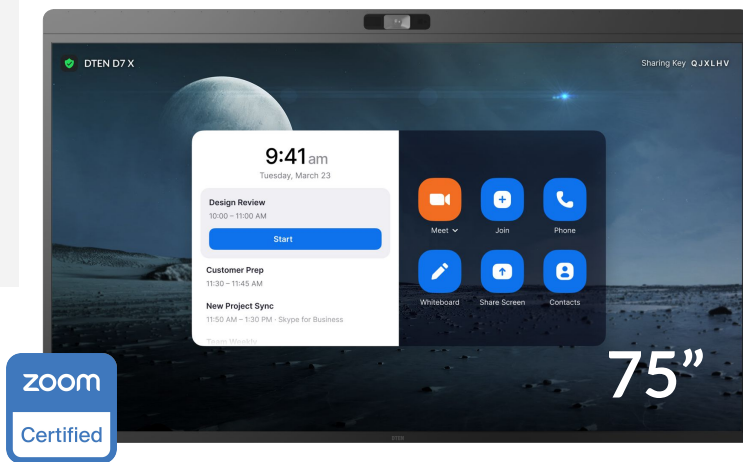

## Multi-Platform Video Conferencing & Meeting Collaboration Solution

Join Zoom, Microsoft Teams or virtually any other video collaboration meeting with DTEN D7X all-in-one, video, audio, and touch technology for Windows environments.

### SPECIFICATIONS

	D7X 75" Windows Edition	D7X 75" Android Edition
Software	Windows IoT	DTEN OS (Android)
All-in-One	Multi-Touch 75" Display Native Zoom Rooms, Native Microsoft Teams certification in process 4K Camera 15-Microphone Array Integrated Speakers Wall Mount Included	
Bring Your Own Device (BYOD)	Smart Connect via single charging USB-C Cable (included) or HDMI In + USB Extension of display via USB-C (computer must support USB-C Alt-mode DisplayPort) Touchback feature on Windows and Mac OS Use D7X Camera, Microphone, Touch and Speakers with any Software Client HDMI Ingest for monitor and content sharing modes Laptop charging (up to 65W)	
Display	LED 75" Ultra HD 4K / 16:9 20 touch-points Low latency- 50 ms response time 180 touch-point reporting rate AI based to improve the touch accuracy Supports dual screens with extended screen support available	
Camera System	Field of View (FOV) 129° Vertical FOV 88° PTZ and preset Zoom Rooms Auto framing Zoom Rooms Smart Gallery DTEN Smart Framing	
Audio System	15-Microphone Array Integrated Stereo Speakers Acoustic Echo Cancellation Automatic Gain Control (AGC) Automatic Noise Reduction	
Inputs & Outputs	USB-A 3.1 x 4 3.5-mm Jack x 1 (Mic + Headphone) HDMI out x 1 (CEC, HDCP 2.2) HDMI In x 1 (CEC, HDCP 1.4, Dolby AC3) Ethernet 1 GigE (RJ45) x 1 USB-C x1 (USB3.1 Data + DP 1.4 + 65W Charging)	USB-A 3.0 x2 3.5 mm Audio jack x2 (headphone and mic) HDMI out x1 (CEC) HDMI in x1 (CEC, HDCP 2.2, Dolby AC3) Ethernet 1 GigE (RJ45) x 1 USB-C x2 (USB3.0 Data + DP 1.4 + 65W Charging)