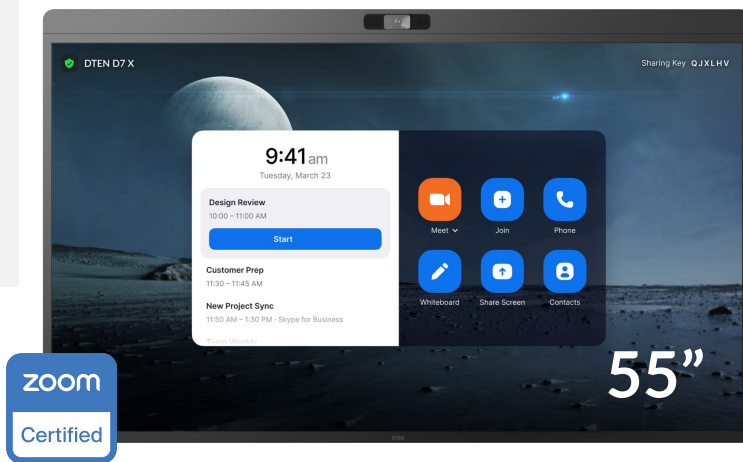

DTEN D7X 55"

Multi-Platform Video Conferencing & Meeting Collaboration Solution

Join Zoom, Microsoft Teams or virtually any other video collaboration meeting with DTEN D7X all-in-one, video, audio, and touch technology for Windows environments.

SPECIFICATIONS

	D7X 55" Windows Edition	D7X 55" Android Edition
Software	Windows IoT	DTEN OS (Android)
All-in-One	Multi-Touch 55" Display Native Zoom Rooms, Native Microsoft Teams certification in process 4K Camera 15-Microphone Array Integrated Speakers Wall Mount Included	
Bring Your Own Device (BYOD)	Smart Connect via single charging USB-C Cable (included) or HDMI In + USB Extension of display via USB-C (computer must support USB-C Alt-mode DisplayPort) Touchback feature on Windows and Mac OS Use D7X Camera, Microphone, Touch and Speakers with any Software Client HDMI Ingest for monitor and content sharing modes Laptop charging (up to 65W)	
Display	LED 55" Ultra HD 4K / 16:9 20 touch-points Low latency- 50 ms response time 180 touch-point reporting rate AI based to improve the touch accuracy Supports dual screens with extended screen support available	
Camera System	Field of View (FOV) 129° Vertical FOV 88° PTZ and preset Zoom Rooms Auto framing Zoom Rooms Smart Gallery DTEN Smart Framing	
Audio System	15-Microphone Array Integrated Stereo Speakers Acoustic Echo Cancellation Automatic Gain Control (AGC) Automatic Noise Reduction	
Inputs & Outputs	USB-A 3.1 x 4 3.5-mm Jack x 1 (Mic + Headphone) HDMI out x 1 (CEC, HDCP 2.2) HDMI In x 1 (CEC, HDCP 1.4, Dolby AC3) Ethernet 1 GigE (RJ45) x 1 USB-C x1 (USB3.1 Data + DP 1.4 + 65W Charging)	USB-A 3.0 x2 3.5 mm Audio jack x2 (headphone and mic) HDMI out x1 (CEC) HDMI in x1 (CEC, HDCP 2.2, Dolby AC3) Ethernet 1 GigE (RJ45) x 1 USB-C x2 (USB3.0 Data + DP 1.4 + 65W Charging)