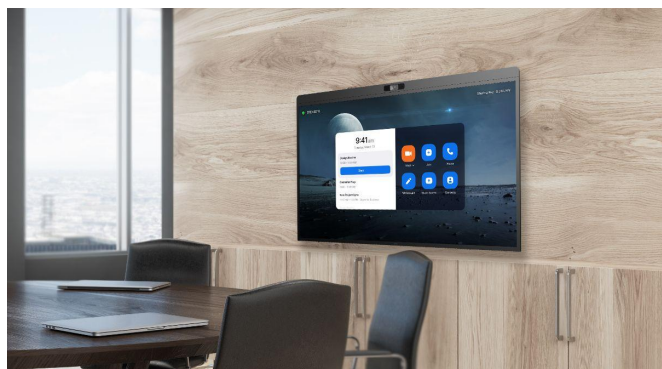

DTEN D7X 55"

Multi-Platform Video Conferencing & Meeting Collaboration Solution

SPECIFICATIONS CONT'D

	D7X 55" Windows Edition	D7X 55" Android Edition
Network	Ethernet (RJ-45) 1 GigE Wi-Fi 802.11a/b/g/n/ax (Support WiFi i6) IPv4 Dynamic Host Configuration Protocol (DHCP)/ Static HTTP/HTTPS Proxy Support Bluetooth 5.2	Ethernet (RJ-45) 1000 Mbps Wi-Fi 802.11a/b/g/n/ax, 802.11ax (2.4, 5 GHz and 6GHz) IPv4 Dynamic Host Configuration Protocol (DHCP)/ Static HTTP/HTTPS Proxy Support Bluetooth 5.2
VESA	400 x 300 mm	
Power	100 to 240 V AC, 50 to 60 Hz	
Product Dimensions	49 x 30.5 x 2.13 in (1245 x 774 x 54 mm)	
Product Weight	47 lbs (21.3 kg)	48.3 lbs (21.9 kg)
Packaging Dimensions	53.8 x 34.5 x 6.4 in (1367x877x162 mm) / With an outer box	
Packaging Weight	63.7 lbs (28.9 kg)	65 lbs (29.5 kg)
Operating Temperature and Humidity	Operating Temperature 0°C to 40°C Storage Temperature -10°C to 60°C Operating Humidity 20% to 80% RH Storage Humidity 10% to 60% RH	
Services Available	DTEN Orbit Service	
In the Box	DTEN D7X 55 x1 Wall Mount x1 Stylus x1 Power cord x 5 (Type B,D,F,G,I) USB-C cable x 1 (For BYOD) Antenna x 2 Product Guide