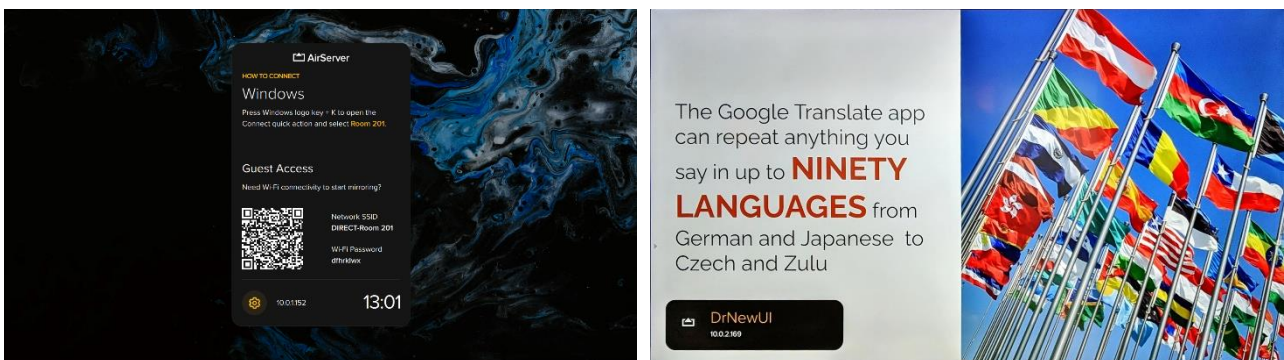

Screenshots

New User Interface and Digital Signage Layout:

New Device Management: