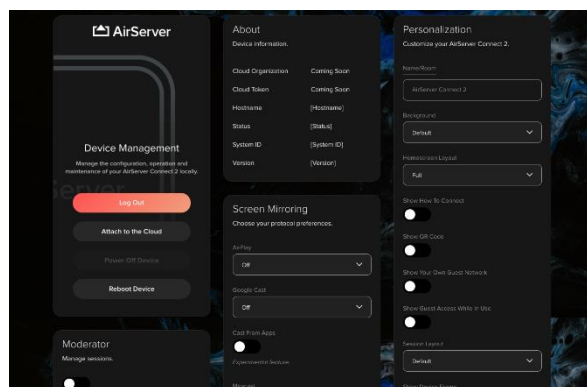

The device has all the features and performance of the current AirServer Connect 4K UHD with several improvements:

- ▲ Highly portable, a quarter of the size of the previous version
- ▲ New user interface with quick setup and on-screen instructions
- ▲ AirPlay Bluetooth discovery
- ▲ Local custom background images
- ▲ HTML5 backgrounds for digital signage
- ▲ Improved Wi-Fi Guest Hotspot performance
- ▲ Built-in Wi-Fi can connect to network infrastructure
- ▲ New Device Management webpage
- ▲ Cloud Management platform to monitor and manage multiple devices

## Screenshots

New User Interface and Digital Signage Layout:

New Device Management:

Cloud Management Portal: