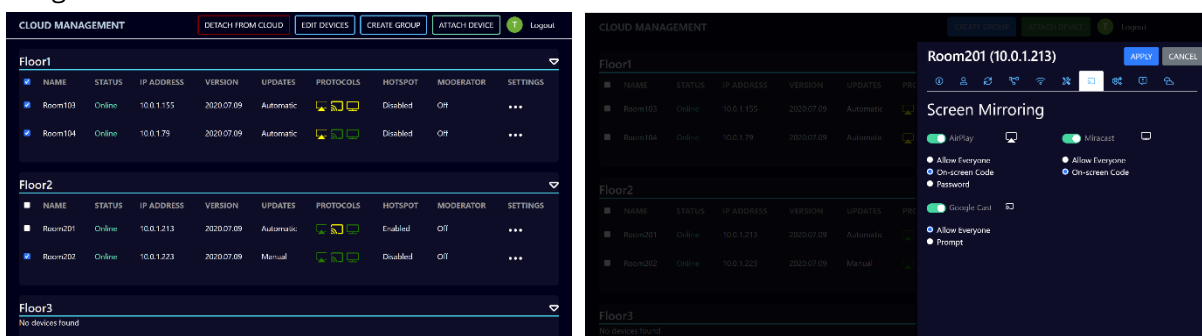

App Dynamic develops AirServer Connect 2, the universal screen mirroring solution. It builds on our many years as an industry pioneer in screen mirroring software as well as our first-generation hardware.

The device has all the features and performance of the current AirServer Connect 4K UHD with several improvements:

- ▲ Highly portable, a quarter of the size of the previous version
- ▲ New user interface with quick setup and on-screen instructions
- ▲ AirPlay Bluetooth discovery
- ▲ Local custom background images
- ▲ HTML5 backgrounds for digital signage
- ▲ Improved Wi-Fi Guest Hotspot performance
- ▲ Built-in Wi-Fi can connect to network infrastructure
- ▲ New Device Management webpage
- ▲ Cloud Management platform to monitor and manage multiple devices

## Screenshots

New User Interface and Digital Signage Layout:

New Device Management:

Cloud Management Portal: