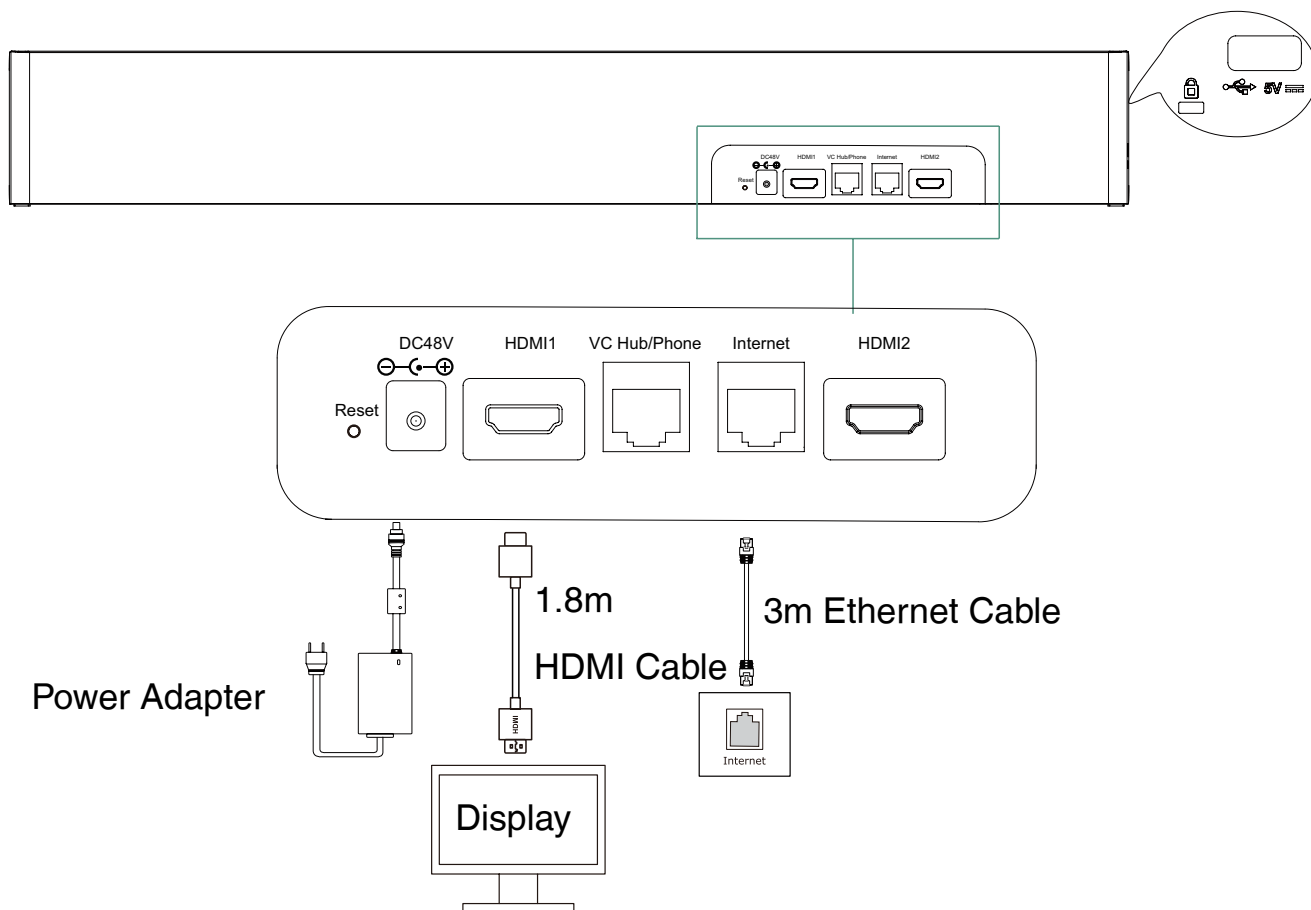

Diagramme de connexion

Note:

- Si vous connectez un écran tactile, vous pouvez faire fonctionner l'A20 soit par télécommande, soit par commande tactile.
- Si vous connectez un dispositif d'affichage non tactile, vous ne pouvez utiliser que la télécommande.