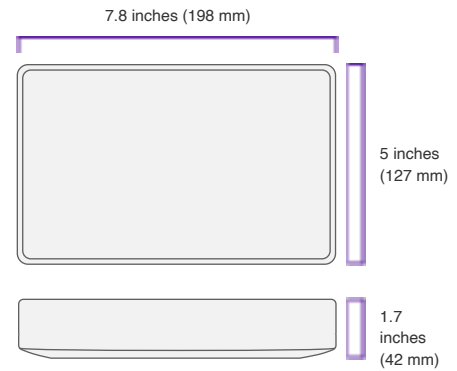

Neat Pad

8-inch (diagonal) touch screen
Anti-glare, anti-smudge coating
Side LED Indicators
2 microphones*
Wall mount & side mount
Zoom Rooms software
WiFi
Power over Ethernet (PoE) or powered by included power injector

Room size guidelines

The Neat Bar performs best in these spaces:

- Huddle space (4-6)
- Small/medium conference room (6-10)