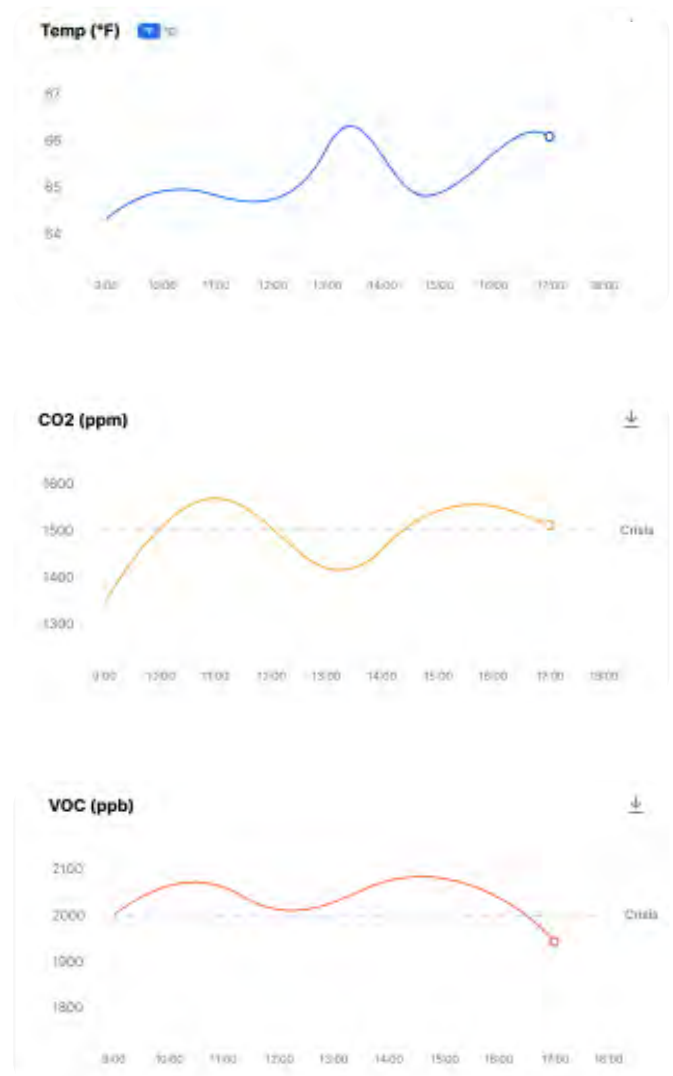

Safer meeting rooms.

Thanks to Neat Sense, Neat Bar enables companies to offer significant health benefits to their employees, which in today's new normal of having to take ever-increasing protective measures against COVID-19 can be a huge relief. Neat Sense helps you control and monitor air quality, humidity (healthy indoor humidity levels are between 30-50%). Flu viruses can spread quickly due to poor indoor humidity), CO2 and organic chemical levels in the room – scents, odors, etc. Also, whether or not there are people in a room and if so, how many. That way, you can be sure of maintaining safe social distancing at all times.