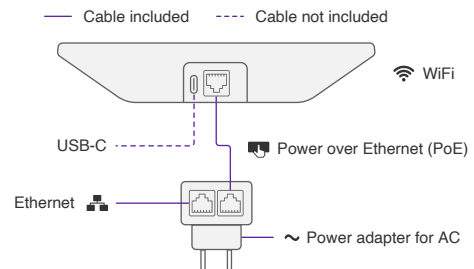

Neat Pad

8-inch (diagonal) touch screen
Anti-glare, anti-smudge coating
Side LED Indicators
2 microphones*
Wall mount & side mount
Zoom Rooms software
WiFi
Power over Ethernet (PoE) or powered by included power injector

Room size guidelines

The Neat Bar performs best in these spaces:

- Huddle space (4-6)
- Small/medium conference room (6-10)