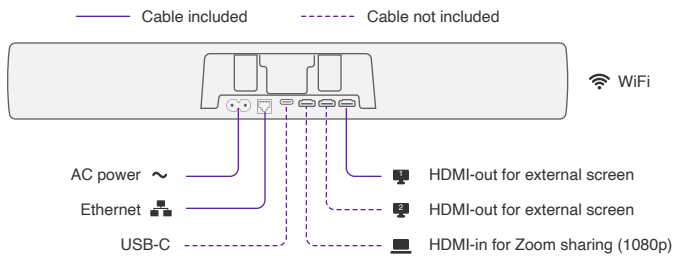

Neat Bar

Camera & system LED
Accelerometer
Secure boot
Zoom Rooms software
Table stand, wall mount and screen mounting hardware
Sensors for temperature, humidity, CO2 and VOC*

4x digital zoom
4056*3040 (12mp) capture resolution
120 degrees horizontal field of view
People video resolution: Up to 1080p / 30fps
Content video resolution: 720p / 60 fps, 1080p / 30fps
Hardware accelerated video encode and decode
Automatic people framing

3 sensor mics
5 microphones angled in an end-fire array
Dedicated wide-angle ultrasonic tweeter
Beamforming
Echo cancellation
Noise suppression